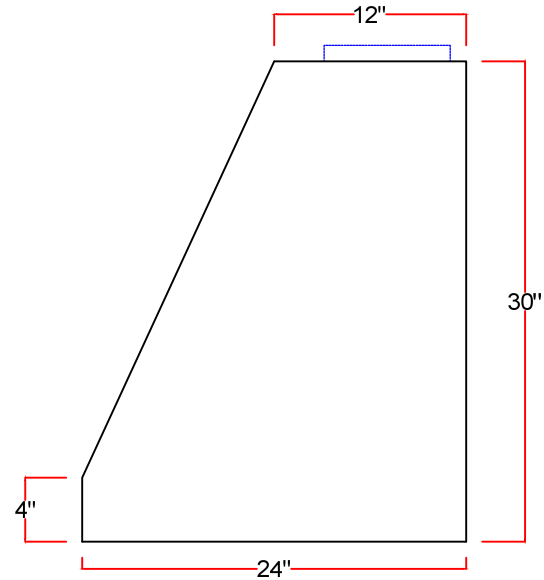

Top View

Model#
PS1030

Modern-Aire Ventilating

7319 Lankershim Blvd. North Hollywood CA. 91605 818-765-9870

A	30"	36"	42"	48"	54"	60"	66"
B							
C							
D							

E	4 1/2" (200cfm - 450cfm) 5" (600cfm) 6" (900cfm - 1200cfm) 6" (external motor)
F	7" (200cfm - 450cfm) 8" (600cfm) 10" (900cfm - 1200cfm) 10" or 8" (external)
G	8 1/2" (200cfm - 600cfm & external motor) 12 1/2" (Internal 900cfm - 1200cfm)
H	