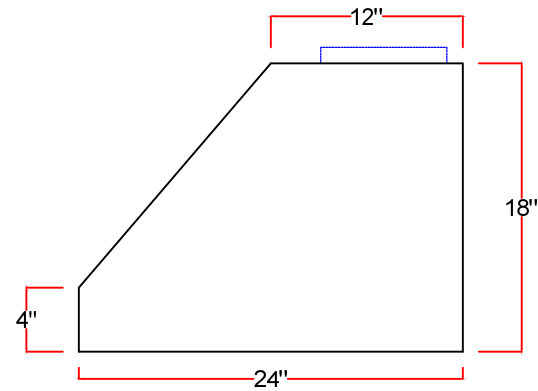

Top View

Model#
PS1018

Modern-Aire Ventilating

7319 Lankershim Blvd. North Hollywood CA. 91605 818-765-9870

A	30"	36"	42"	48"	54"	60"	66"
B							
C							
D							

E	4 1/2" (200cfm - 450cfm) 5" (600cfm) 6" (900cfm - 1200cfm) 6" (external motor)
F	7" (200cfm - 450cfm) 8" (600cfm) 10" (900cfm - 1200cfm) 10" or 8" (external)
G	8 1/2" (200cfm - 600cfm & external motor) 12 1/2" (Internal 900cfm - 1200cfm)
H	