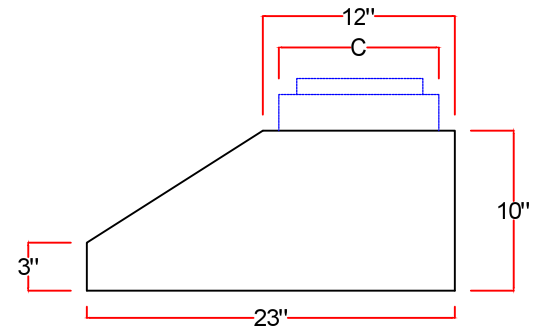

Top View

Model#  
PS1010

<b>E</b>	5 1/2" (200cfm - 450cfm)	6" (600cfm)	5 1/4" (900cfm - 1200cfm)	6" (external motor)
<b>F</b>	7" (200cfm - 450cfm)	8" (600cfm)	10" (900cfm - 1200cfm)	10" or 8" (external)
<b>G</b>	8 1/2" (200cfm - 600cfm & external motor)		12 1/2" (Internal 900cfm - 1200cfm)	
<b>H</b>	2 1/4" (200cfm - 600cfm)		3 1/8" (900cfm - 1200cfm)	