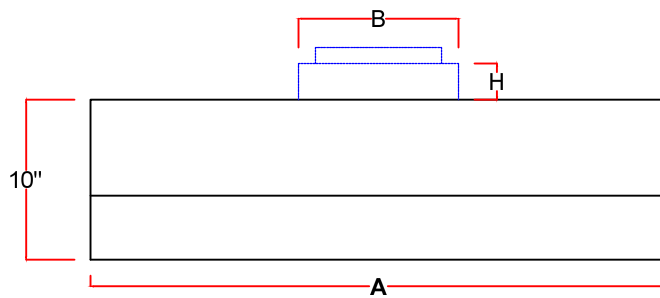

Top View

Model#  
PS1010

<b>E</b>	5 1/2" (200cfm - 450cfm)	6" (600cfm)	5 1/4" (900cfm - 1200cfm)	6" (external motor)
<b>F</b>	7" (200cfm - 450cfm)	8" (600cfm)	10" (900cfm - 1200cfm)	10" or 8" (external)
<b>G</b>	8 1/2" (200cfm - 600cfm & external motor)		12 1/2" (Internal 900cfm - 1200cfm)	
<b>H</b>	2 1/4" (200cfm - 600cfm)		3 1/8" (900cfm - 1200cfm)	