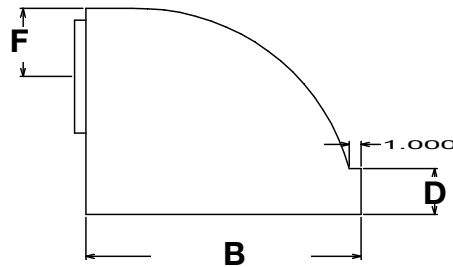

## PROFESSIONAL SERIES VENTILATION CANOPY SPECIFICATIONS 115V 10A 60HZ

MODEL #	A	B	C	D	E	F	G	CFM	AMPS
PS2918-130	30"	24"	18"	4"	15"	6"	6 7/8"	400	5A
PS2918-136	36"	24"	18"	4"	18"	6"	6 7/8"	400	5A
PS2918-142	42"	24"	18"	4"	21"	6"	6 7/8"	400	5A
PS2918-148	48"	24"	18"	4"	24"	6"	6 7/8"	400	5A
PS2918-230	30"	24"	18"	4"	15"	7"	7 7/8"	600	5A
PS2918-236	36"	24"	18"	4"	18"	7"	7 7/8"	600	5A
PS2918-242	42"	24"	18"	4"	21"	7"	7 7/8"	600	5A
PS2918-248	48"	24"	18"	4"	24"	7"	7 7/8"	600	5A
PS2918-330	30"	24"	18"	4"	15"	8"	9 7/8"	1200	8A
PS2918-336	36"	24"	18"	4"	18"	8"	9 7/8"	1200	8A
PS2918-342	42"	24"	18"	4"	21"	8"	9 7/8"	1200	8A
PS2918-348	48"	24"	18"	4"	24"	8"	9 7/8"	1200	8A
PS2918-354	54"	24"	18"	4"	27"	8"	9 7/8"	1200	8A
PS2918-030	30"	24"	18"	4"	15"	8"	9 7/8"	**	10A
PS2918-036	36"	24"	18"	4"	18"	8"	9 7/8"	**	10A
PS2918-042	42"	24"	18"	4"	21"	8"	9 7/8"	**	10A
PS2918-048	48"	24"	18"	4"	24"	8"	9 7/8"	**	10A
PS2918-054	54"	24"	18"	4"	27"	8"	9 7/8"	**	10A
PS2918-060	60"	24"	18"	4"	30"	8"	9 7/8"	**	10A