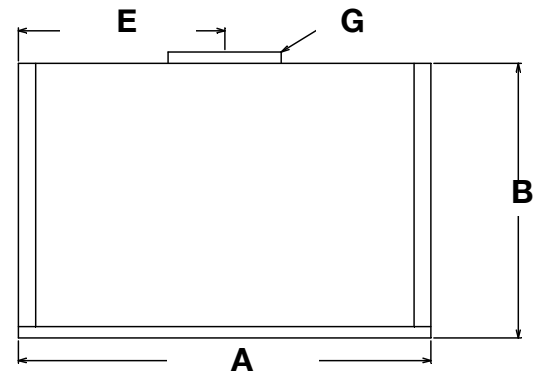

## PROFESSIONAL SERIES VENTILATION CANOPY SPECIFICATIONS 115V 10A 60HZ

MODEL #	A	B	C	D	E	F	G	CFM	AMPS
PS2918-130	30"	24"	18"	4"	15"	6"	6 7/8"	400	5A
PS2918-136	36"	24"	18"	4"	18"	6"	6 7/8"	400	5A
PS2918-142	42"	24"	18"	4"	21"	6"	6 7/8"	400	5A
PS2918-148	48"	24"	18"	4"	24"	6"	6 7/8"	400	5A
PS2918-230	30"	24"	18"	4"	15"	7"	7 7/8"	600	5A
PS2918-236	36"	24"	18"	4"	18"	7"	7 7/8"	600	5A
PS2918-242	42"	24"	18"	4"	21"	7"	7 7/8"	600	5A
PS2918-248	48"	24"	18"	4"	24"	7"	7 7/8"	600	5A
PS2918-330	30"	24"	18"	4"	15"	8"	9 7/8"	1200	8A
PS2918-336	36"	24"	18"	4"	18"	8"	9 7/8"	1200	8A
PS2918-342	42"	24"	18"	4"	21"	8"	9 7/8"	1200	8A
PS2918-348	48"	24"	18"	4"	24"	8"	9 7/8"	1200	8A
PS2918-354	54"	24"	18"	4"	27"	8"	9 7/8"	1200	8A
PS2918-030	30"	24"	18"	4"	15"	8"	9 7/8"	**	10A
PS2918-036	36"	24"	18"	4"	18"	8"	9 7/8"	**	10A
PS2918-042	42"	24"	18"	4"	21"	8"	9 7/8"	**	10A
PS2918-048	48"	24"	18"	4"	24"	8"	9 7/8"	**	10A
PS2918-054	54"	24"	18"	4"	27"	8"	9 7/8"	**	10A
PS2918-060	60"	24"	18"	4"	30"	8"	9 7/8"	**	10A