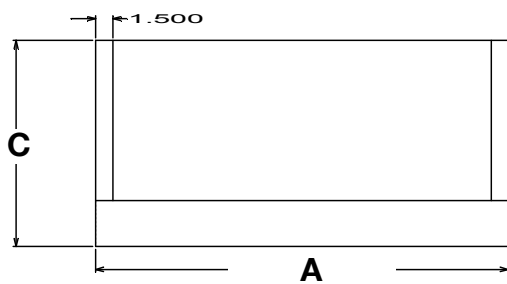

## PROFESSIONAL SERIES VENTILATION CANOPY SPECIFICATIONS 115V 10A 60HZ

MODEL #	A	B	C	D	E	F	G	CFM	AMPS
PS2918-130	30"	24"	18"	4"	15"	6"	6 7/8"	400	5A
PS2918-136	36"	24"	18"	4"	18"	6"	6 7/8"	400	5A
PS2918-142	42"	24"	18"	4"	21"	6"	6 7/8"	400	5A
PS2918-148	48"	24"	18"	4"	24"	6"	6 7/8"	400	5A
PS2918-230	30"	24"	18"	4"	15"	7"	7 7/8"	600	5A
PS2918-236	36"	24"	18"	4"	18"	7"	7 7/8"	600	5A
PS2918-242	42"	24"	18"	4"	21"	7"	7 7/8"	600	5A
PS2918-248	48"	24"	18"	4"	24"	7"	7 7/8"	600	5A
PS2918-330	30"	24"	18"	4"	15"	8"	9 7/8"	1200	8A
PS2918-336	36"	24"	18"	4"	18"	8"	9 7/8"	1200	8A
PS2918-342	42"	24"	18"	4"	21"	8"	9 7/8"	1200	8A
PS2918-348	48"	24"	18"	4"	24"	8"	9 7/8"	1200	8A
PS2918-354	54"	24"	18"	4"	27"	8"	9 7/8"	1200	8A
PS2918-030	30"	24"	18"	4"	15"	8"	9 7/8"	**	10A
PS2918-036	36"	24"	18"	4"	18"	8"	9 7/8"	**	10A
PS2918-042	42"	24"	18"	4"	21"	8"	9 7/8"	**	10A
PS2918-048	48"	24"	18"	4"	24"	8"	9 7/8"	**	10A
PS2918-054	54"	24"	18"	4"	27"	8"	9 7/8"	**	10A
PS2918-060	60"	24"	18"	4"	30"	8"	9 7/8"	**	10A