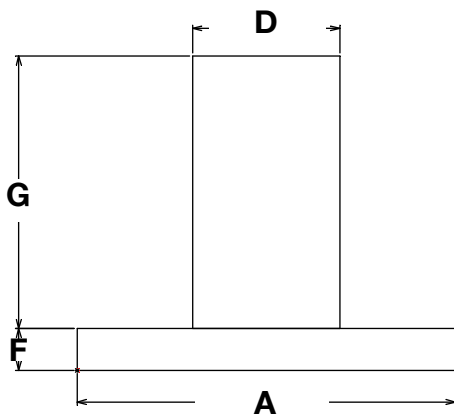

818/765-9870 T 818-765-4916 F www.modernaire.com

Professional Series Model PS16

PROFESSIONAL SERIES VENTILATION CANOPY SPECIFICATIONS 115V 10A 60HZ

MODEL #	A	B	C	D	E	F	G	H	I	J	CFM	AMPS
PS1630-130	30"	24"	30"	16"	14"	6"	24"	15"	4 1/2"	6 7/8"	400	5A
PS1630-136	36"	24"	30"	16"	14"	6"	24"	18"	4 1/2"	6 7/8"	400	5A
PS1630-142	42"	24"	30"	16"	14"	6"	24"	21"	4 1/2"	6 7/8"	400	5A
PS1630-148	48"	24"	30"	16"	14"	6"	24"	24"	4 1/2"	6 7/8"	400	5A
PS1630-230	30"	24"	30"	16"	14"	6"	24"	15"	5"	7 7/8"	600	5A
PS1630-236	36"	24"	30"	16"	14"	6"	24"	18"	5"	7 7/8"	600	5A
PS1630-242	42"	24"	30"	16"	14"	6"	24"	21"	5"	7 7/8"	600	5A
PS1630-248	48"	24"	30"	16"	14"	6"	24"	24"	5"	7 7/8"	600	5A
PS1630-330	30"	24"	30"	24"	14"	6"	24"	15"	6"	9 7/8"	1200	8A
PS1630-336	36"	24"	30"	24"	14"	6"	24"	18"	6"	9 7/8"	1200	8A
PS1630-342	42"	24"	30"	24"	14"	6"	24"	21"	6"	9 7/8"	1200	8A
PS1630-348	48"	24"	30"	24"	14"	6"	24"	24"	6"	9 7/8"	1200	8A
PS1630-354	54"	24"	30"	24"	14"	6"	24"	27"	6"	9 7/8"	1200	8A
PS1630-030	30"	24"	30"	16"	14"	6"	24"	15"	6"	9 7/8"	**	10A
PS1630-036	36"	24"	30"	16"	14"	6"	24"	18"	6"	9 7/8"	**	10A
PS1630-042	42"	24"	30"	16"	14"	6"	24"	21"	6"	9 7/8"	**	10A
PS1630-048	48"	24"	30"	16"	14"	6"	24"	24"	6"	9 7/8"	**	10A
PS1630-054	54"	24"	30"	16"	14"	6"	24"	27"	6"	9 7/8"	**	10A
PS1630-060	60"	24"	30"	16"	14"	6"	24"	30"	6"	9 7/8"	**	10A