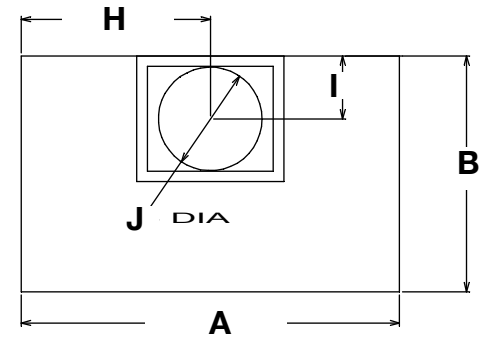

818/765-9870 T 818-765-4916 F www.modernaire.com

Professional Series Model PS16

PROFESSIONAL SERIES VENTILATION CANOPY SPECIFICATIONS 115V 10A 60HZ

MODEL #	A	B	C	D	E	F	G	H	I	J	CFM	AMPS
PS1630-130	30"	24"	30"	16"	14"	6"	24"	15"	4 1/2"	6 7/8"	400	5A
PS1630-136	36"	24"	30"	16"	14"	6"	24"	18"	4 1/2"	6 7/8"	400	5A
PS1630-142	42"	24"	30"	16"	14"	6"	24"	21"	4 1/2"	6 7/8"	400	5A
PS1630-148	48"	24"	30"	16"	14"	6"	24"	24"	4 1/2"	6 7/8"	400	5A
PS1630-230	30"	24"	30"	16"	14"	6"	24"	15"	5"	7 7/8"	600	5A
PS1630-236	36"	24"	30"	16"	14"	6"	24"	18"	5"	7 7/8"	600	5A
PS1630-242	42"	24"	30"	16"	14"	6"	24"	21"	5"	7 7/8"	600	5A
PS1630-248	48"	24"	30"	16"	14"	6"	24"	24"	5"	7 7/8"	600	5A
PS1630-330	30"	24"	30"	24"	14"	6"	24"	15"	6"	9 7/8"	1200	8A
PS1630-336	36"	24"	30"	24"	14"	6"	24"	18"	6"	9 7/8"	1200	8A
PS1630-342	42"	24"	30"	24"	14"	6"	24"	21"	6"	9 7/8"	1200	8A
PS1630-348	48"	24"	30"	24"	14"	6"	24"	24"	6"	9 7/8"	1200	8A
PS1630-354	54"	24"	30"	24"	14"	6"	24"	27"	6"	9 7/8"	1200	8A
PS1630-030	30"	24"	30"	16"	14"	6"	24"	15"	6"	9 7/8"	**	10A
PS1630-036	36"	24"	30"	16"	14"	6"	24"	18"	6"	9 7/8"	**	10A
PS1630-042	42"	24"	30"	16"	14"	6"	24"	21"	6"	9 7/8"	**	10A
PS1630-048	48"	24"	30"	16"	14"	6"	24"	24"	6"	9 7/8"	**	10A
PS1630-054	54"	24"	30"	16"	14"	6"	24"	27"	6"	9 7/8"	**	10A
PS1630-060	60"	24"	30"	16"	14"	6"	24"	30"	6"	9 7/8"	**	10A